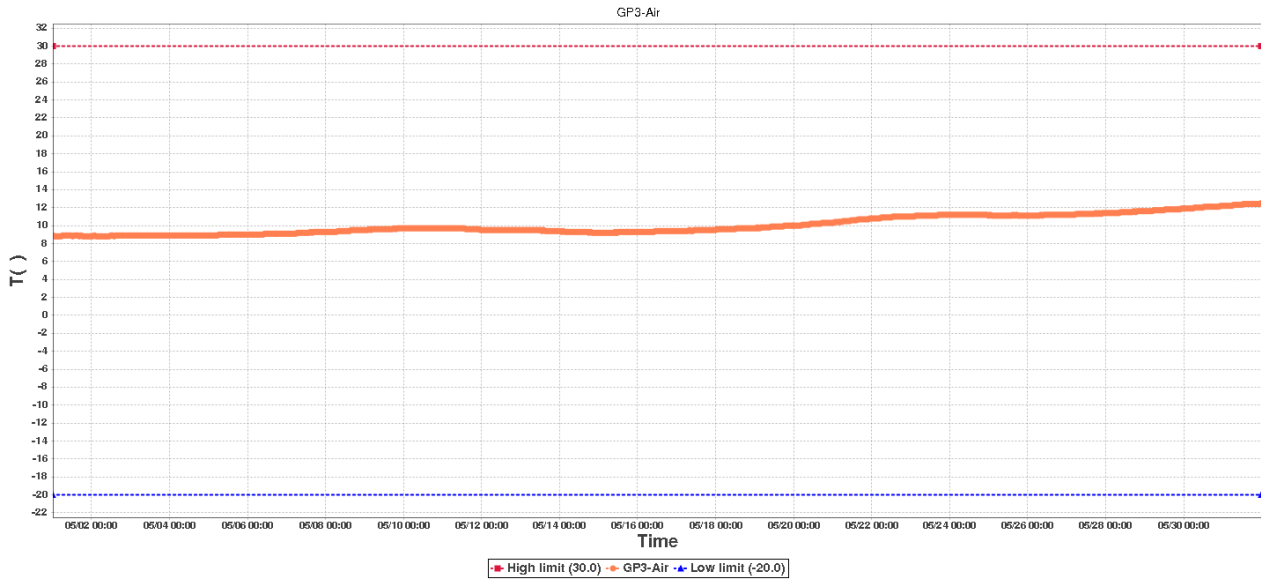

File Generated: 2020/06/07 10:46:41

Ground Prob-2 Data Log

Device Information

Device ID:	02849871144083001802	Device SUB-ID:	0
Device Name:	Ground Prob-2	Device Model:	RCW-600WiFi

Description:

Hours to monitor: 743.0

GP3-AirSummary

High limit:	30.0	Start Time:	2020/05/01 00:14:51(GMT+00:00)
Low limit:	-20.0	End Time:	2020/05/31 23:38:44(GMT+00:00)
Max:	12.5	Data Points:	750
Min:	8.8		
Average:	10.1		

GP4-1mSummary

High limit:	30.0	Start Time:	2020/05/01 00:14:51(GMT+00:00)
Low limit:	-20.0	End Time:	2020/05/31 23:38:44(GMT+00:00)
Max:	32.0	Data Points:	750
Min:	-0.6		
Average:	11.7		