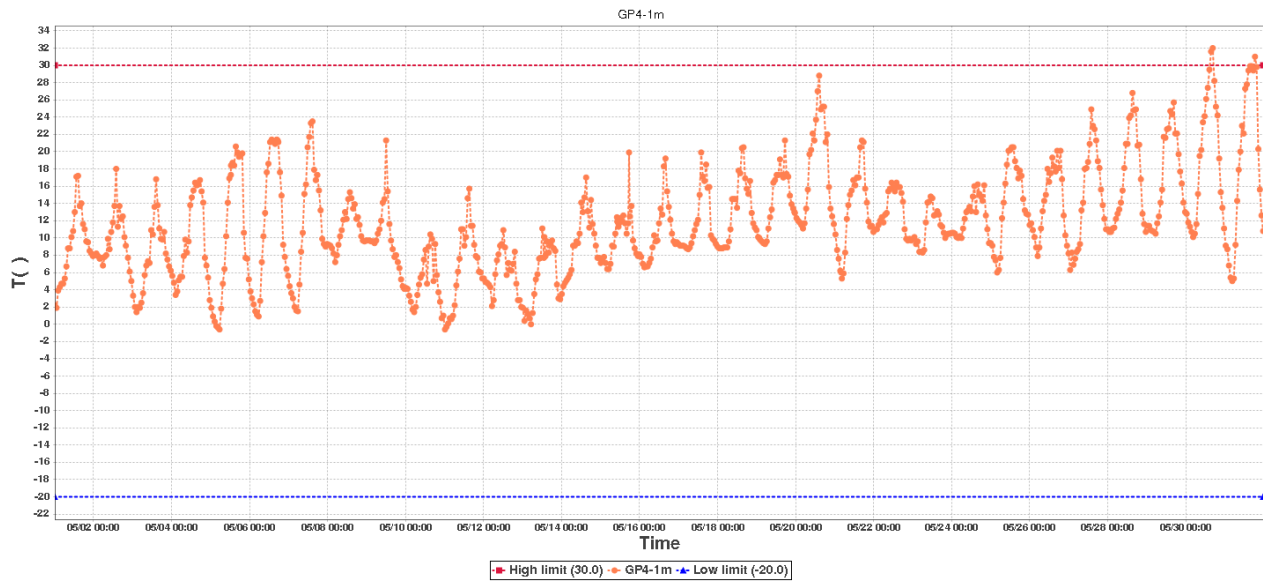

File Generated: 2020/06/07 10:46:41

Ground Prob-2 Data Log

Device Information

Device ID:	02849871144083001802	Device SUB-ID:	0
Device Name:	Ground Prob-2	Device Model:	RCW-600WiFi

Description:

Hours to monitor: 743.0

GP3-AirSummary

High limit:	30.0	Start Time:	2020/05/01 00:14:51(GMT+00:00)
Low limit:	-20.0	End Time:	2020/05/31 23:38:44(GMT+00:00)
Max:	12.5	Data Points:	750
Min:	8.8		
Average:	10.1		

GP4-1mSummary

High limit:	30.0	Start Time:	2020/05/01 00:14:51(GMT+00:00)
Low limit:	-20.0	End Time:	2020/05/31 23:38:44(GMT+00:00)
Max:	32.0	Data Points:	750
Min:	-0.6		
Average:	11.7		